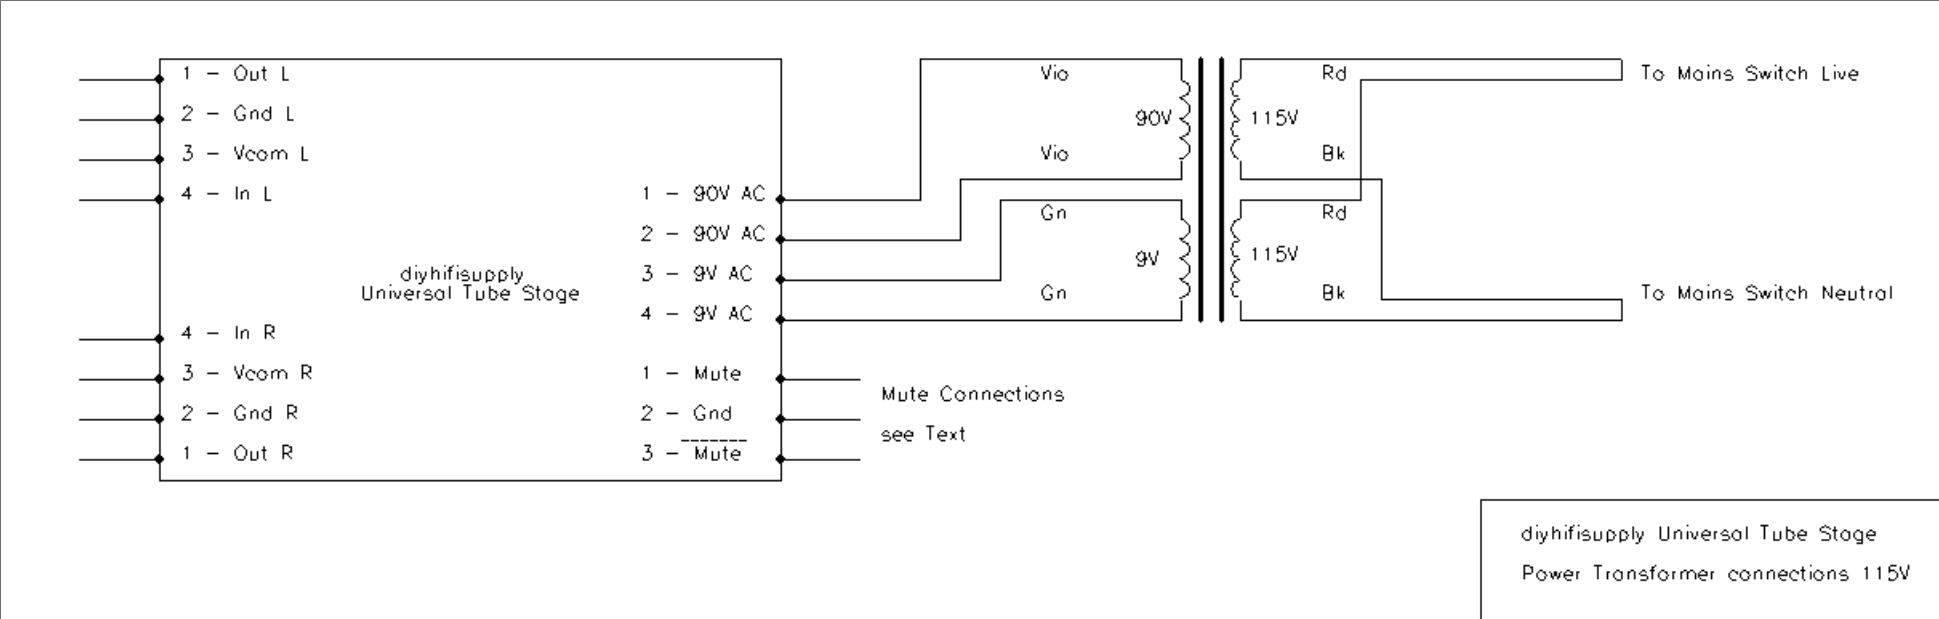

Universal Tube Stage – Satch Installation

AC 9V

AC 9V

AC 90V

AC 90V

© 2008 ATL/DIY

Digital Supply
Universal Tube Stage

100K
100K
100K
100K