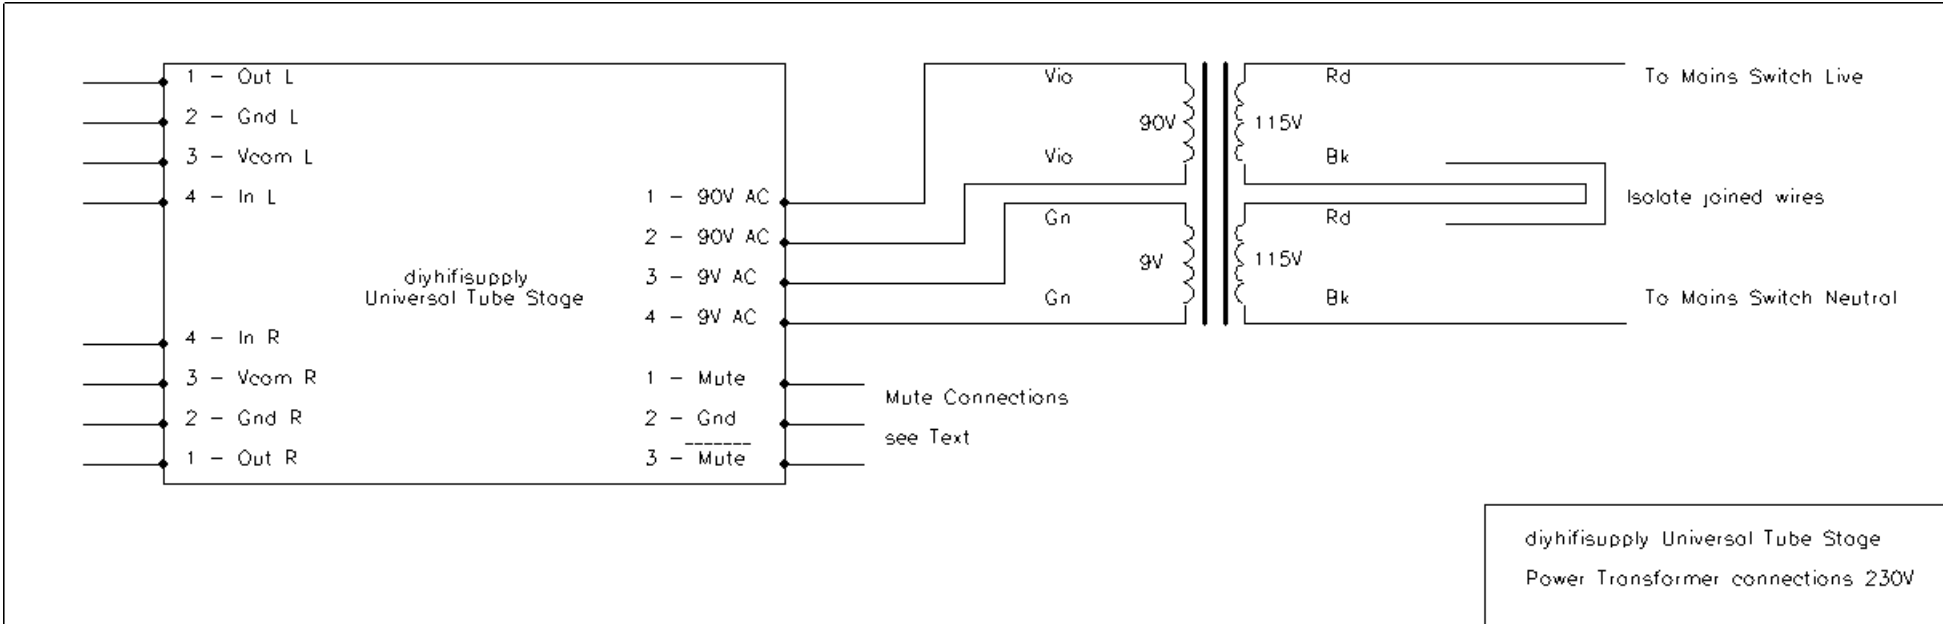

Universal Tube Stage – Satch Installation

AC 9V

AC 9V

AC 90V

AC 90V

© 2008 ATL/DIY

Digital Supply
Universal Tube Stage

100K
100K
100K
100K